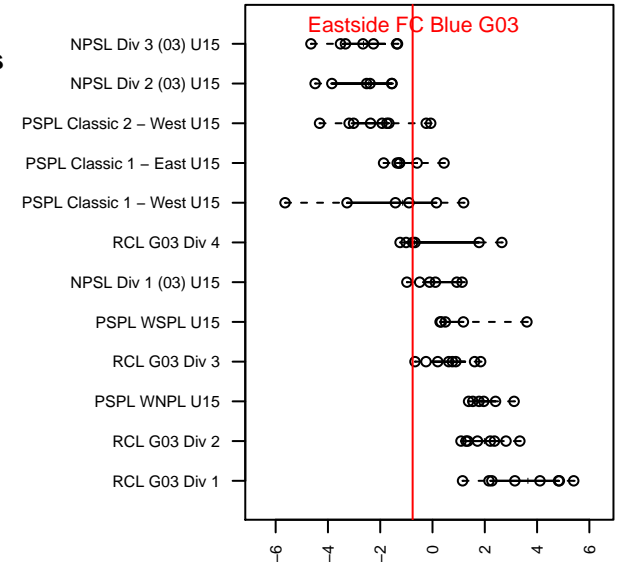

Eastside FC Blue G03

Eastside FC
 Preston, WA
 G03 total strength=1279
 attack=4.85 defense=5.7
 fall league = RCL G03 Div 4

alt names used:
 Eastside FC G03 Blue C
 Eastside FC G03 Blue C
 Eastside FC G03 Blue C
 Eastside FC G03 Blue C

**attack and defense rating
relative to others at age
and all opponents in last 13 months**

Performance relative to 13 month average

Performance relative to 13 month average

date	home		away		venue	pred.home	pred.away
2018-01-27	Eastside FC Blue G03	0	Spokane Sounders B G03	2	2017 RCL G03 Div 4	1.01	0.99
2018-01-26	Eastside FC Blue G03	1	PacNW White G03	4	2017 RCL G03 Div 4	0.53	2.20
2018-01-21	Crossfire Select Tacey G03	2	Eastside FC Blue G03	0	2017 RCL G03 Div 4	3.11	0.39
2017-12-10	Whatcom FC Rangers Blue G03	0	Eastside FC Blue G03	1	2017 RCL G03 Div 4	0.77	1.04
2017-12-03	Whatcom FC Rangers Blue G03	1	Eastside FC Blue G03	2	2017 RCL G03 Div 4	0.77	1.04
2017-08-06	Eastside FC Blue G03	1	MRFC White G03	0	2017 Mt Hood Challenge U15 Silver	3.37	0.08
2017-08-05	Washington Timbers White 1 G03	0	Eastside FC Blue G03	1	2017 Mt Hood Challenge U15 Silver	1.02	2.35
2017-08-05	Eastside FC Blue G03	1	FC Salmon Creek Nemesis Blue G03	2	2017 Mt Hood Challenge U15 Silver	1.02	0.79
2017-08-04	Eastside FC Blue G03	1	W AFC Storm G03	3	2017 Mt Hood Challenge U15 Silver	0.87	2.39
2017-07-23	Eastside FC Blue G03	0	CWSA Navy G03	1	2017 Sounders FC Cup GU15 Gold	1.11	1.34
2017-07-22	Eastside FC Blue G03	0	MRFC Blue G03	3	2017 Sounders FC Cup GU15 Gold	0.44	1.48
2017-07-21	Eastside FC Blue G03	2	SGESC Fusion Navy G03	0	2017 Sounders FC Cup GU15 Gold	1.07	0.87
2017-06-18	Eastside FC Blue G03	1	Fraser Valley FC Selects G03	3	2017 Starfire Spring Classic GU15	0.25	1.65
2017-06-17	Eastside FC Blue G03	5	ISC Gunners B G03	0	2017 Starfire Spring Classic GU15	1.09	1.30
2017-06-17	Eastside FC Blue G03	0	FC Missoula G03	3	2017 Starfire Spring Classic GU15	0.43	5.25