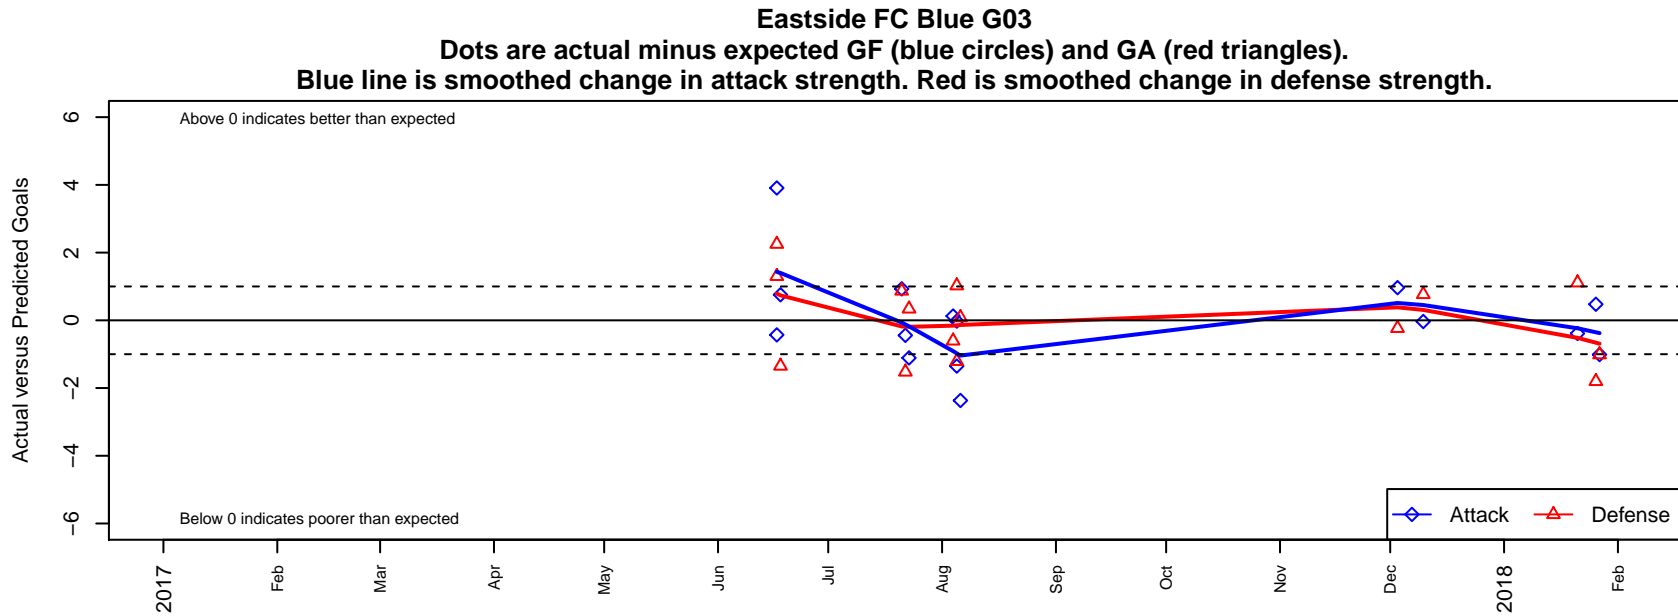

**attack and defense variance (black dot)
relative to other teams
and top 10 in region**

**attack and defense rating
relative to others at age
and all opponents in last 13 months**

Eastside FC Blue G03

Eastside FC
Preston, WA
G03 total strength=1279
attack=4.85 defense=5.7
fall league = RCL G03 Div 4

alt names used:
Eastside FC G03 Blue C
Eastside FC G03 Blue C
Eastside FC G03 Blue C
Eastside FC G03 Blue C

Venues played:
2017 Starfire Spring Classic GU15
2017 Sounders FC Cup GU15 Gold
2017 Mt Hood Challenge U15 Silver
2017 RCL G03 Div 4