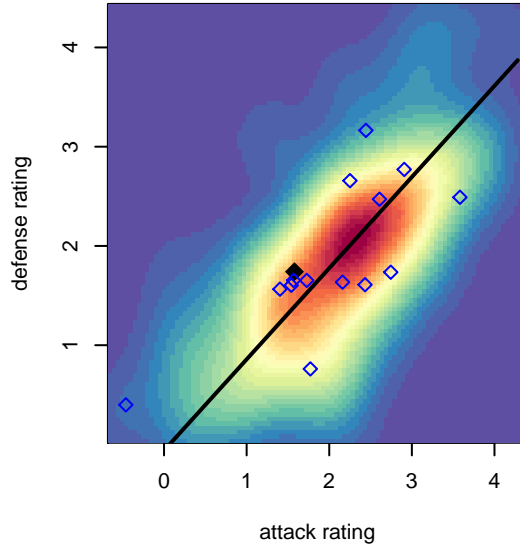

**attack and defense rating
relative to others at age
and all opponents in last 13 months**