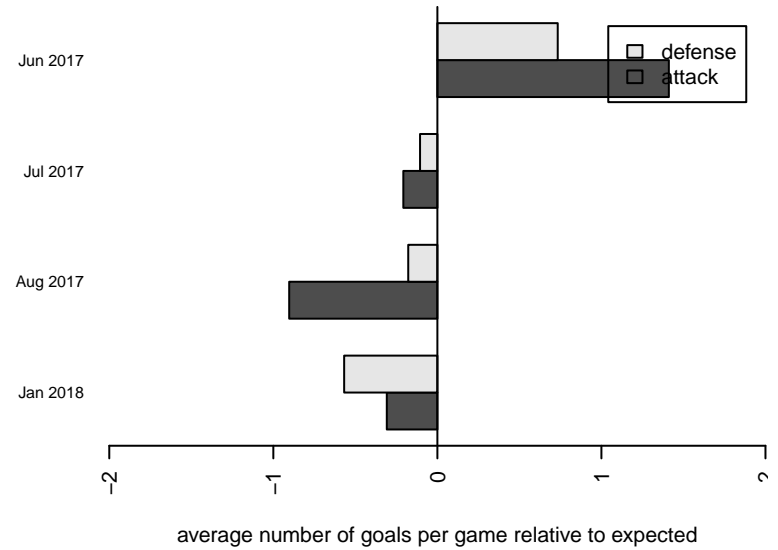

Performance relative to 13 month average