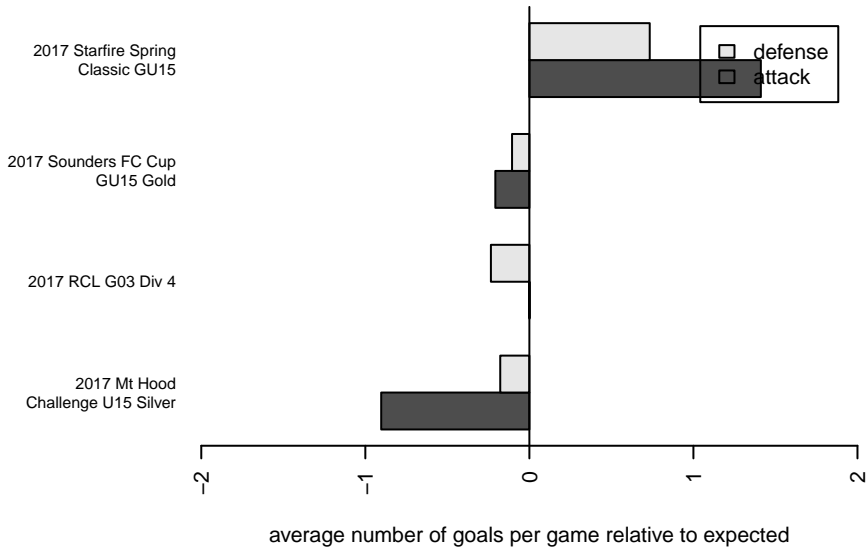

Performance relative to 13 month average